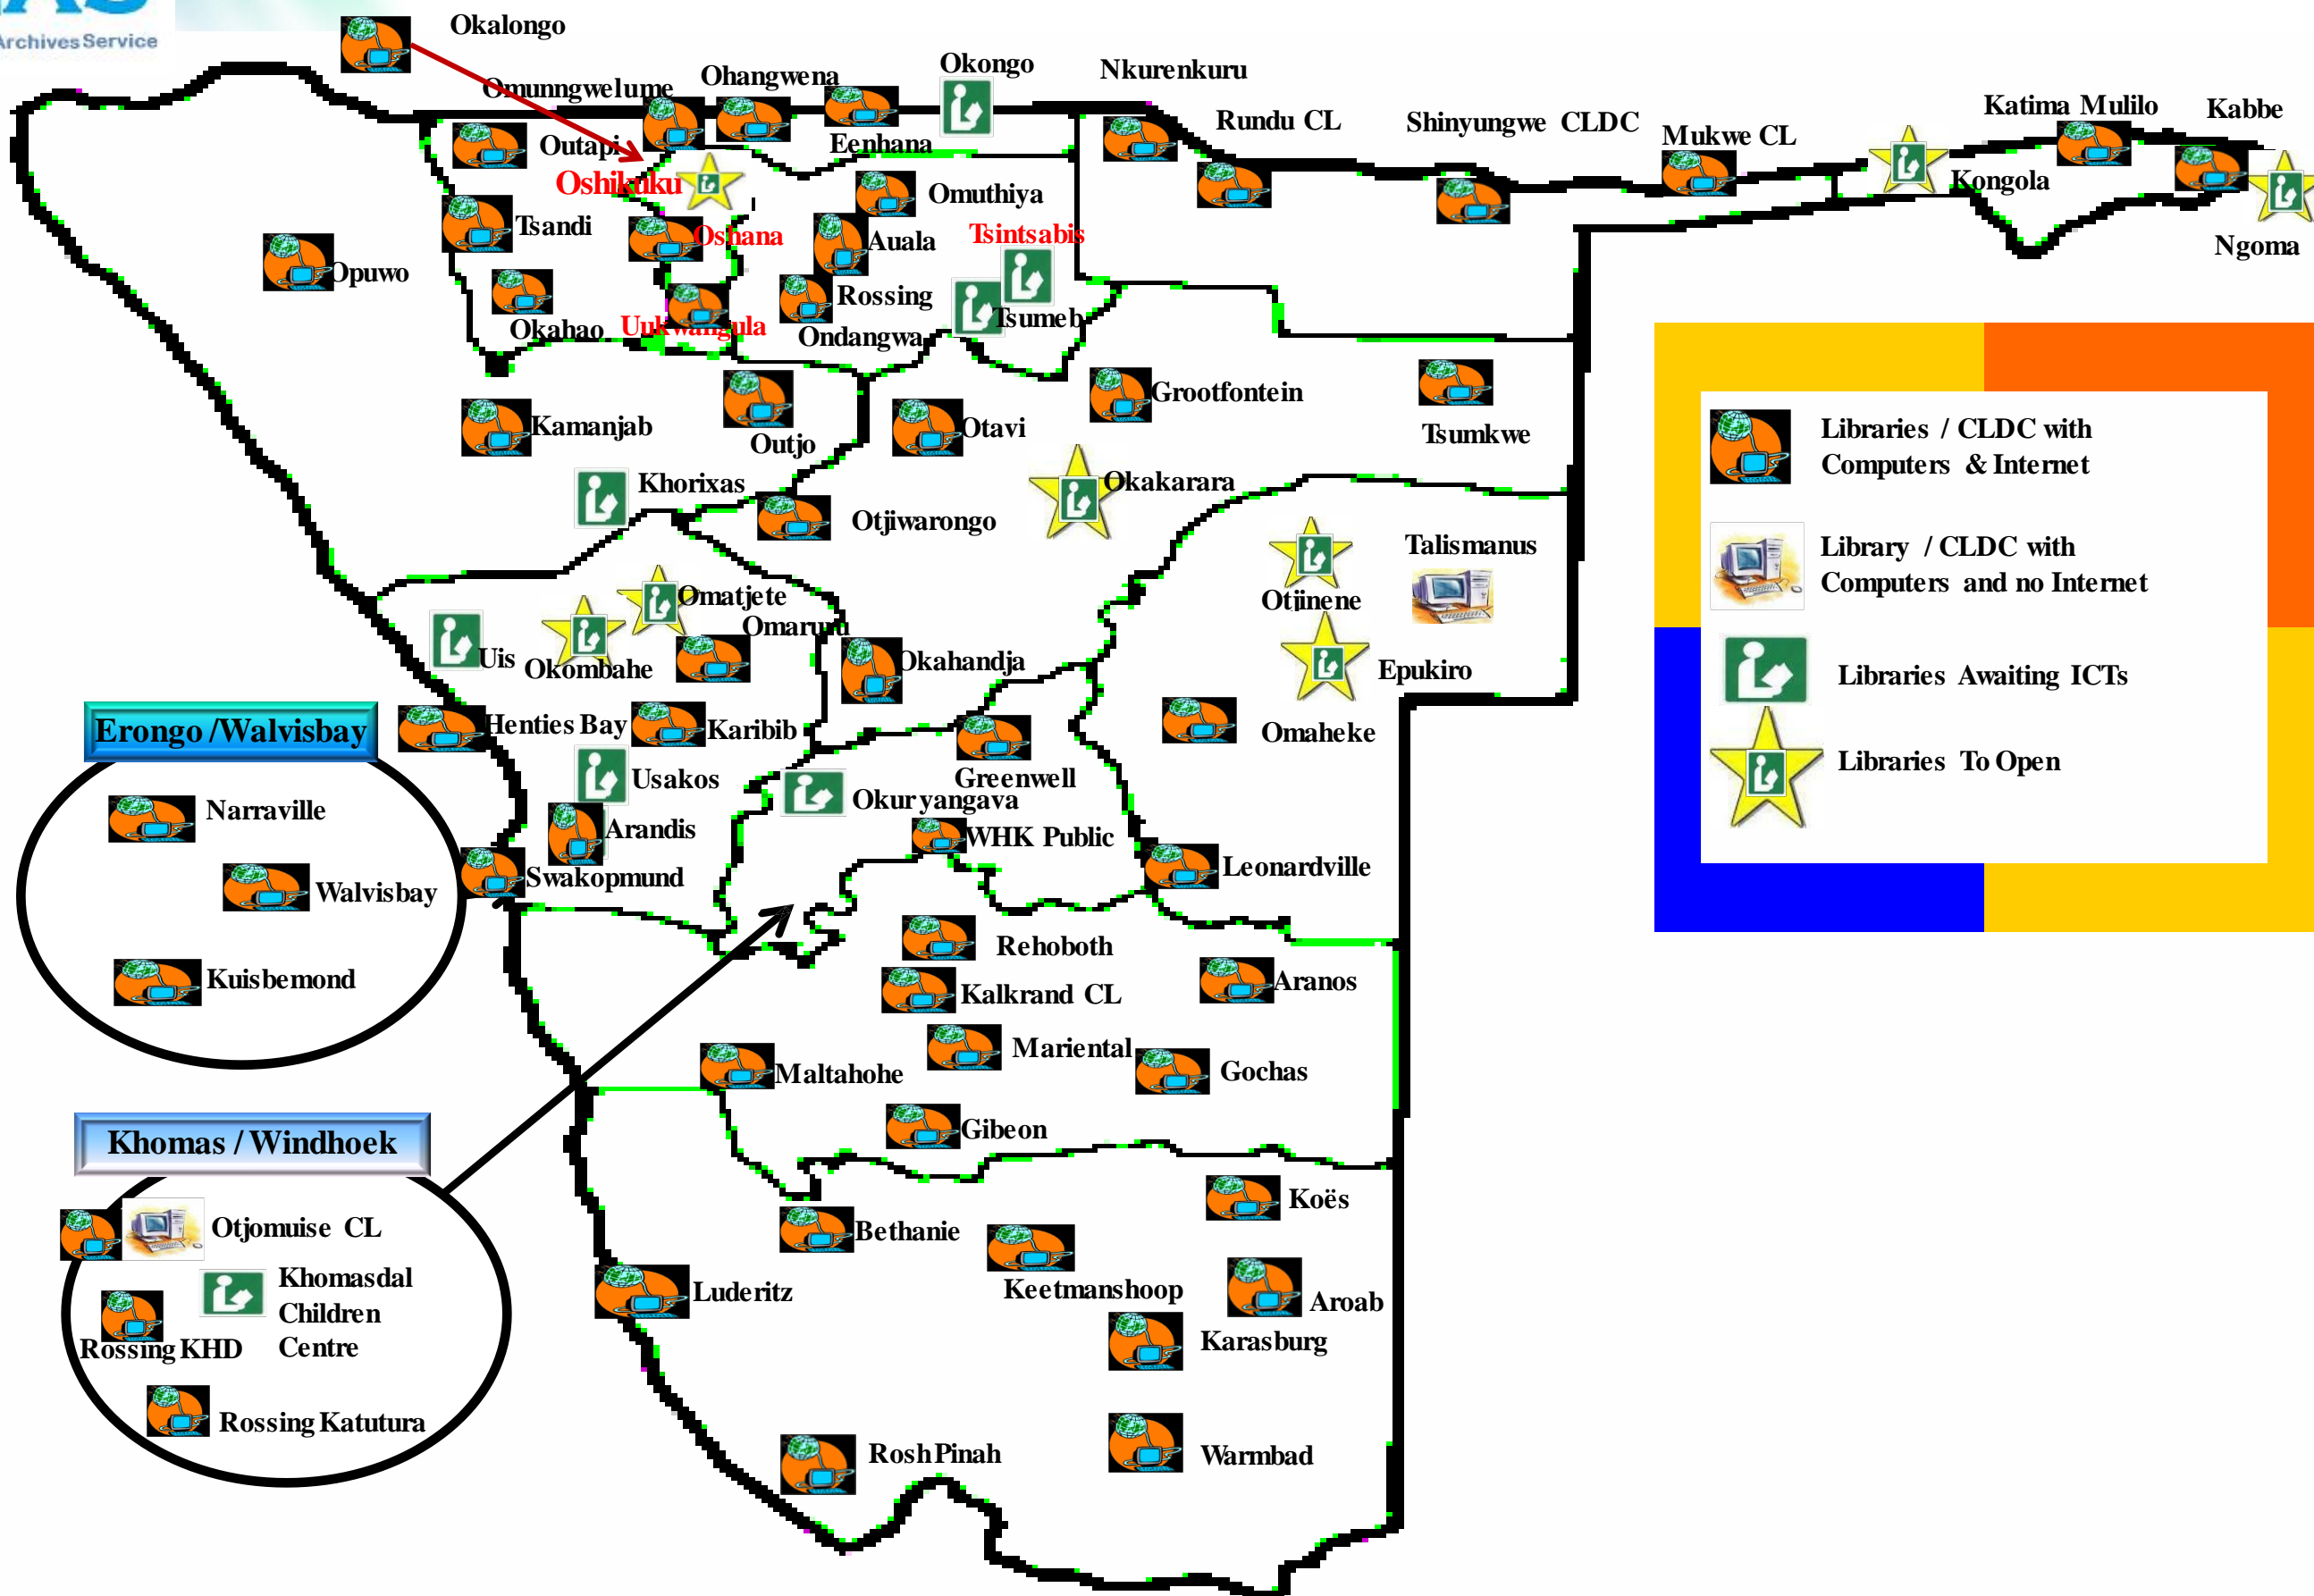

NAMIBIA LIBRARY AND ARCHIVE SERVICE COMMUNITY LIBRARY / CLDC NETWORK

	Libraries / CLDC with Computers & Internet
	Library / CLDC with Computers and no Internet
	Libraries Awaiting ICTs
	Libraries To Open

Erongo / Walvisbay

- Narraville
- Walvisbay
- Kuisbmond

Khomas / Windhoek

- Otjomuise CL
- Rossing KHD
- Rossing Katutura
- Khomasdal Children Centre